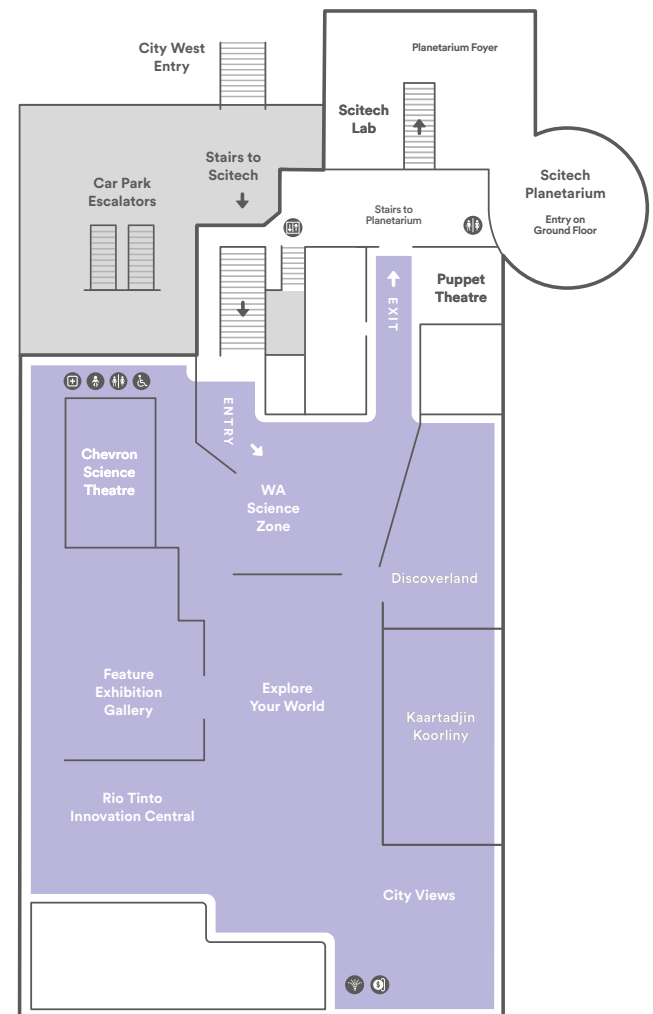

# The Scitech Discovery Package

**Why not offer your guests the ultimate Scitech experience! This package provides exclusive access to our exhibition spaces, Feature exhibition and Science Theatre for you and your guests, making it perfect for those larger events and ideal at catering for all ages and interests with minimal prep work!**

★ **This package is available from: \$3,000\***

**Caters for up to 900 Guests**

## WHAT'S INCLUDED IN THIS PACKAGE:

- An Event Coordinator to assist in the lead up to your event.
- Poster and ticket templates.
- 30 minutes before and after event for set up and pack down.
- Exclusive 3-hour access for 300 guests (up to 900 at additional cost) to our Exhibition Galleries featuring the full range of interactive exhibits.
- Optional shows in the Chevron Science Theatre performed by a specially trained demonstrator.
- Access to the AV equipment in the Chevron Science Theatre including microphones, computer and projector.
- An Event Supervisor, Theatre Presenter and Science Communicator(s) to present on the night to help make your event fun and memorable!
- Access to four cocktail high tables, five drink tubs, eight trestle table and eight table cloths.

**Perfect for those EOY Celebrations, Corporate reward nights, Project Showcase etc**

*\*Based on up to 300 guests, 900 maximum capacity at additional cost.*